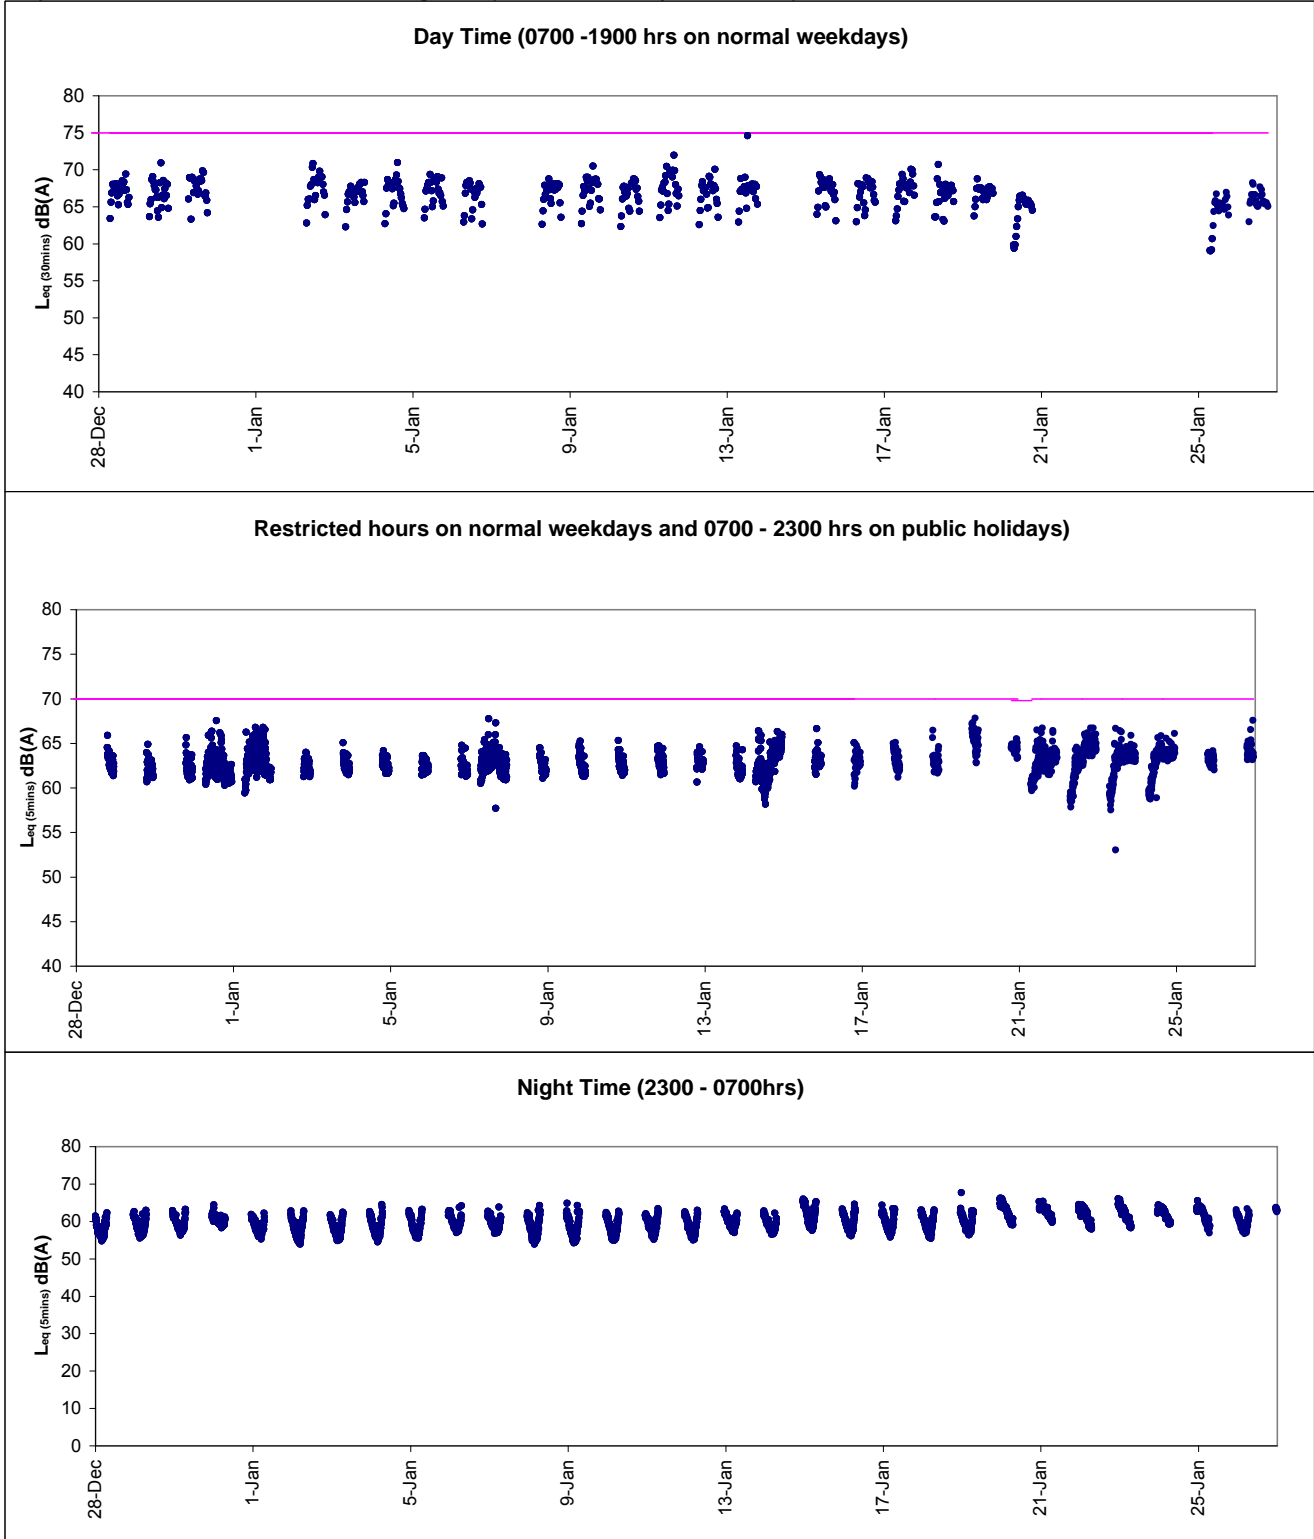

Graphic Presentation of Real Time Noise Monitoring Result (Oil Street Community Liaison Centre)