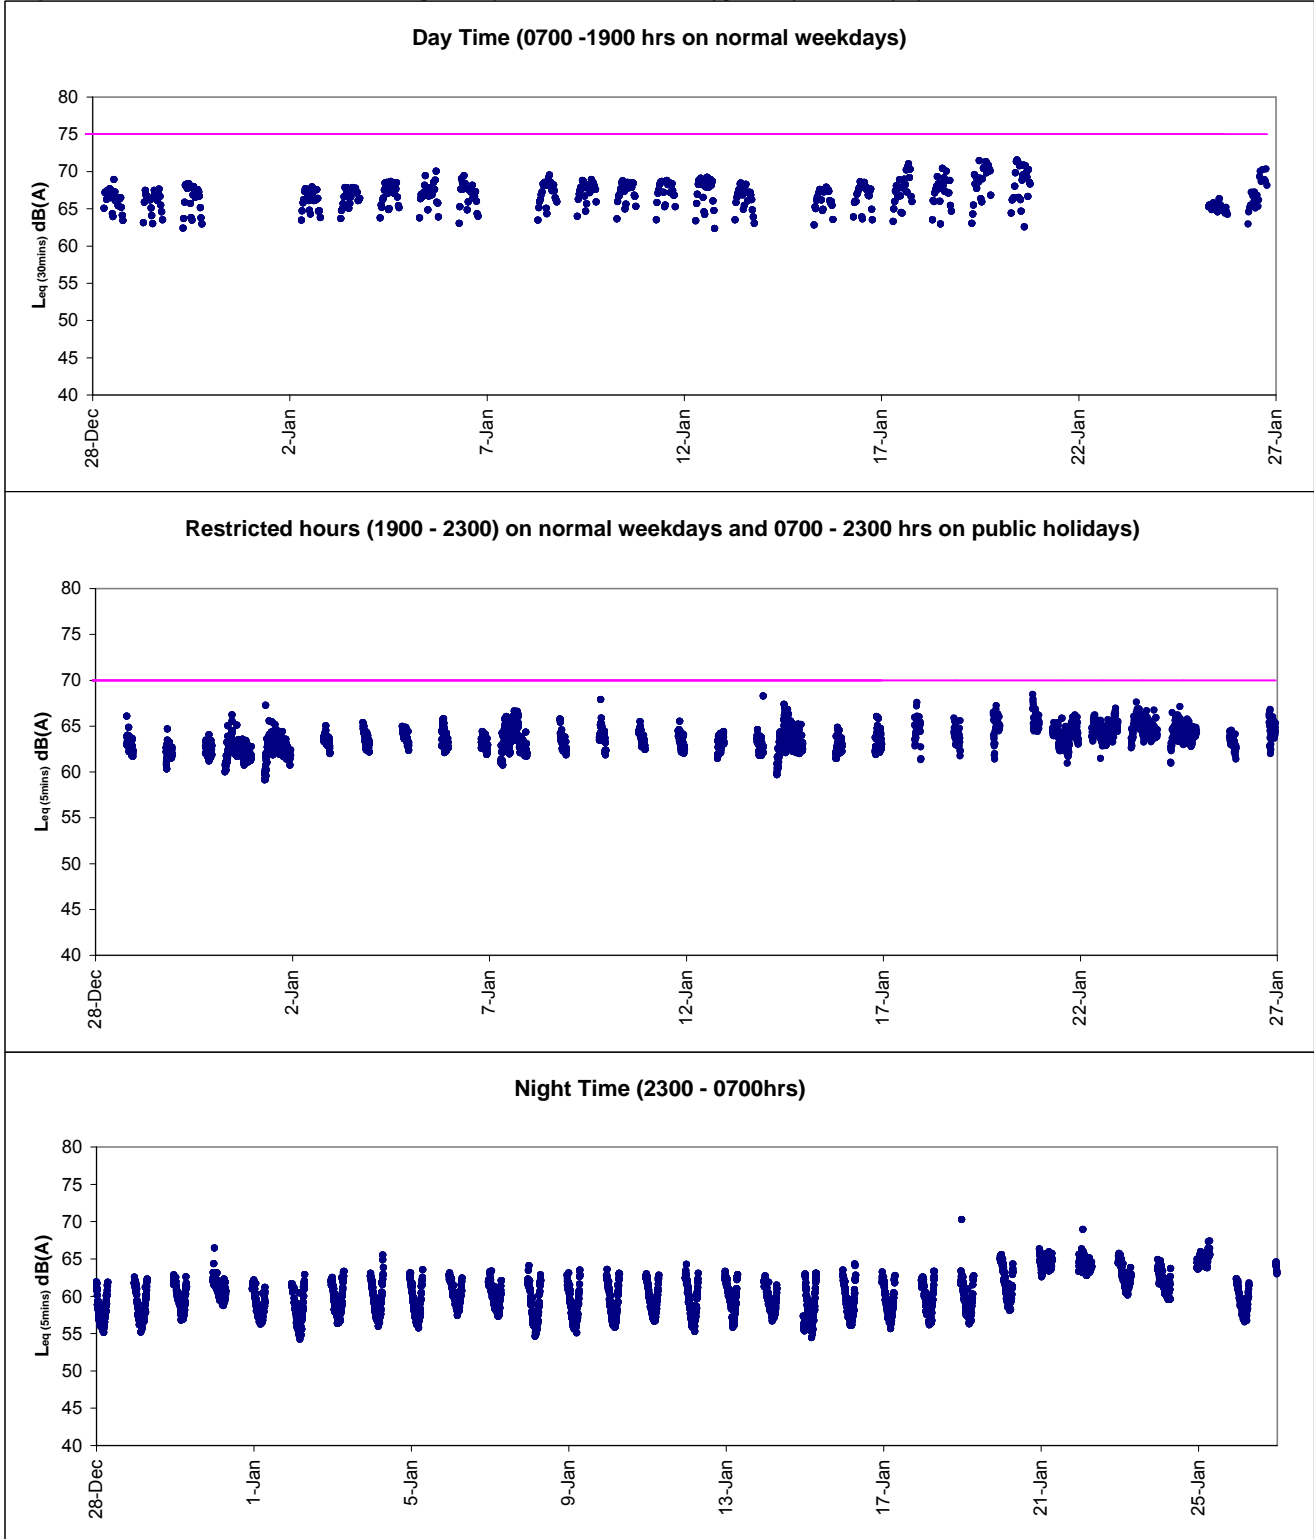

Graphic Presentation of Real Time Noise Monitoring Result (Food and Environmental Hygiene Department Depot)

Graphic Presentation of Real Time Noise Monitoring Result (CLC)

Graphic Presentation of Real Time Noise Monitoring Result (Food and Environmental Hygiene Department Depot)