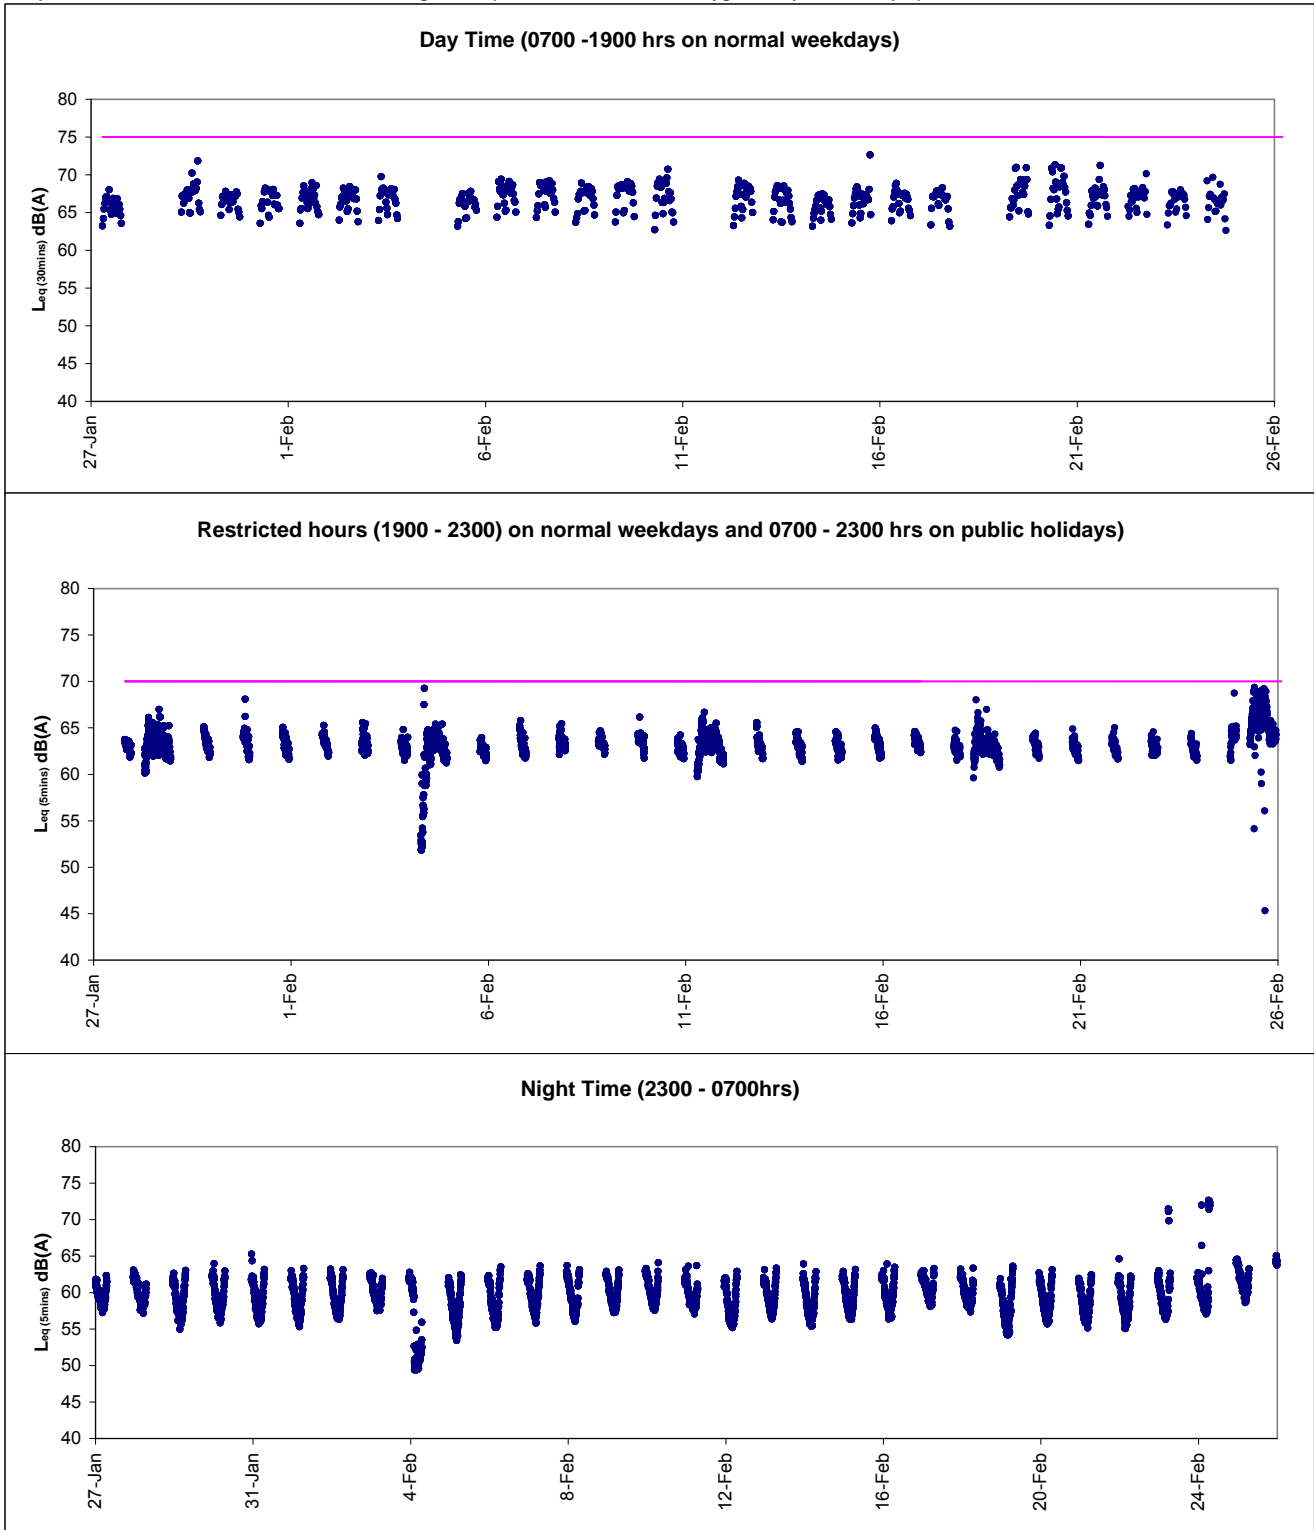

Graphic Presentation of Real Time Noise Monitoring Result (Food and Environmental Hygiene Department Depot)