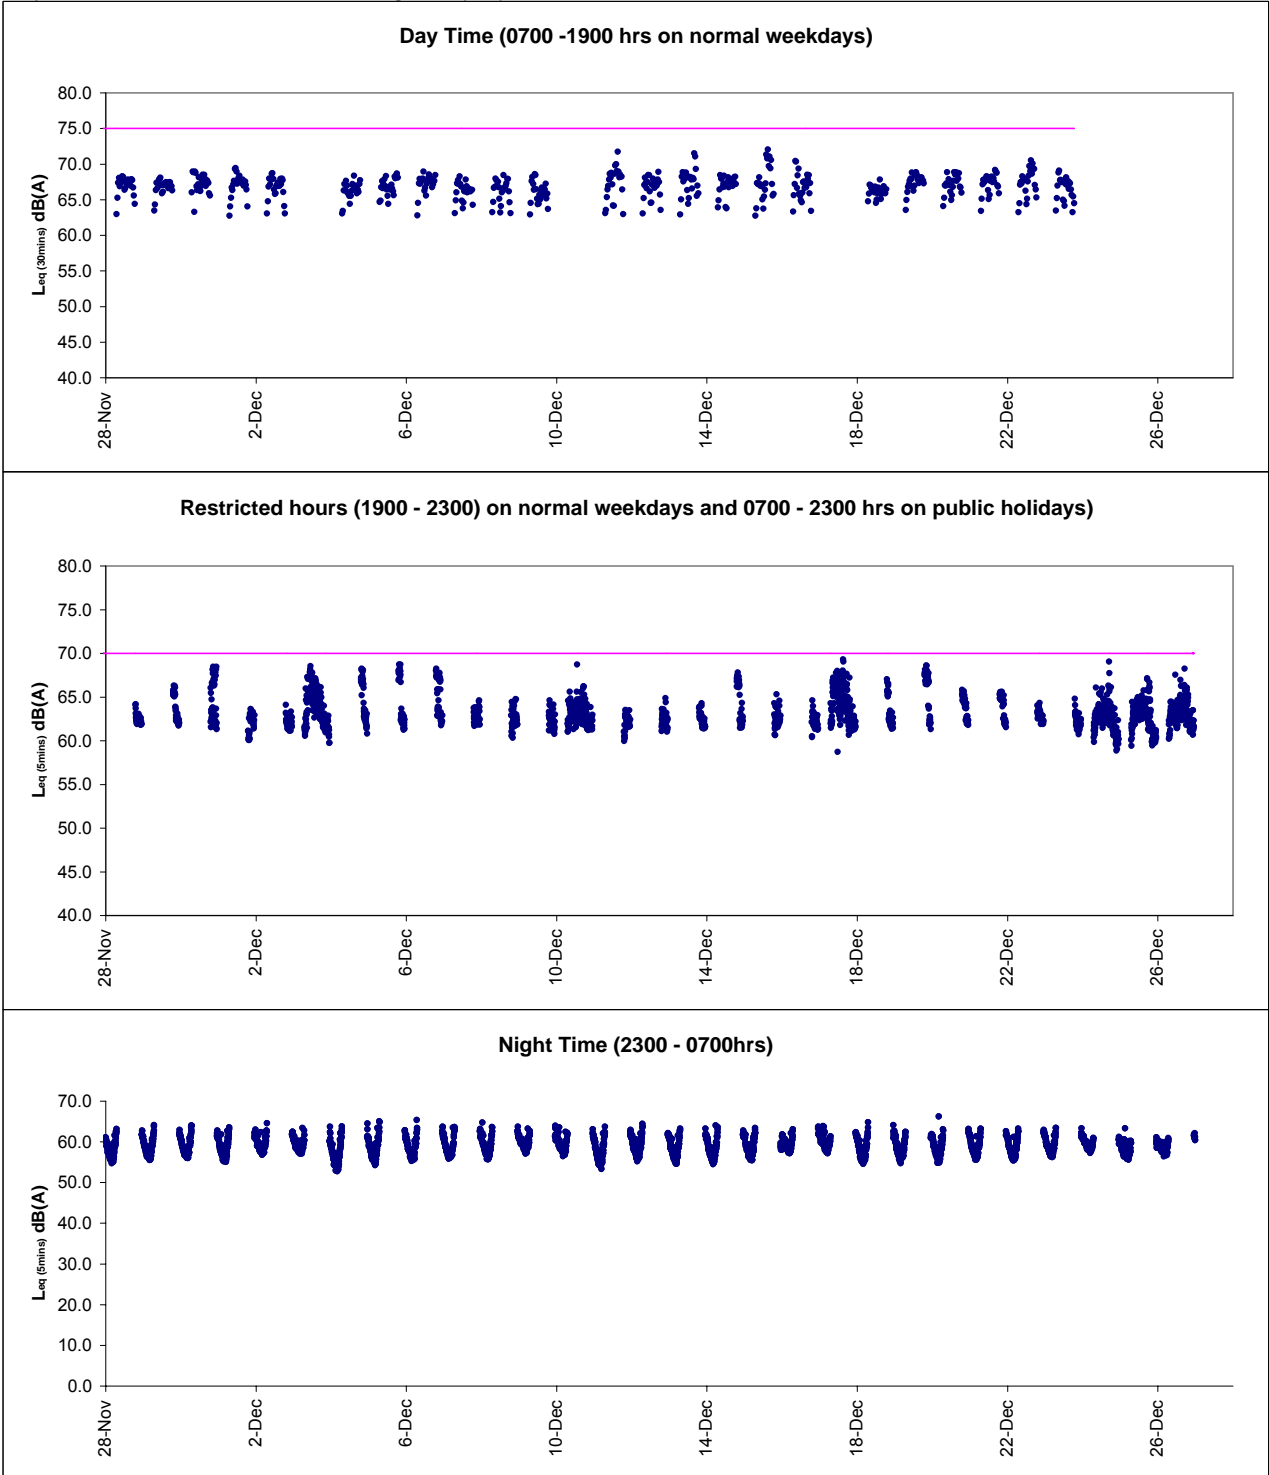

Graphic Presentation of Real Time Noise Monitoring Result (CLC)